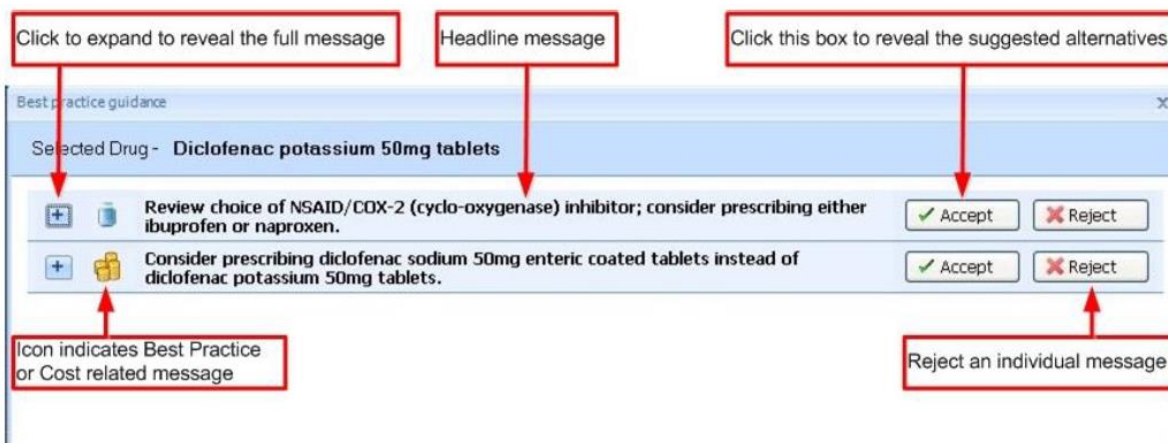

OptimiseRx Quick User Guide

Default dialogue for a Best Practice Message with Alternative Suggestions

To ACCEPT a Best Practice Message with Alternative Suggestions

To REJECT a Best Practice Message