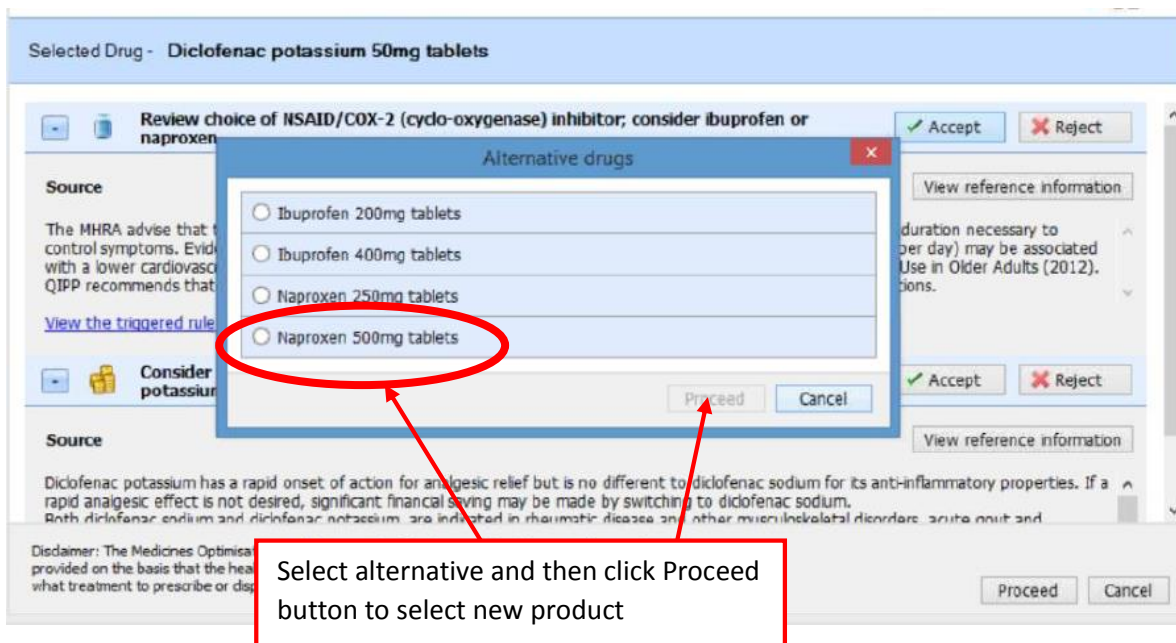

OptimiseRx Quick User Guide

Default dialogue for a Best Practice Message with Alternative Suggestions

To ACCEPT a Best Practice Message with Alternative Suggestions

To REJECT a Best Practice Message